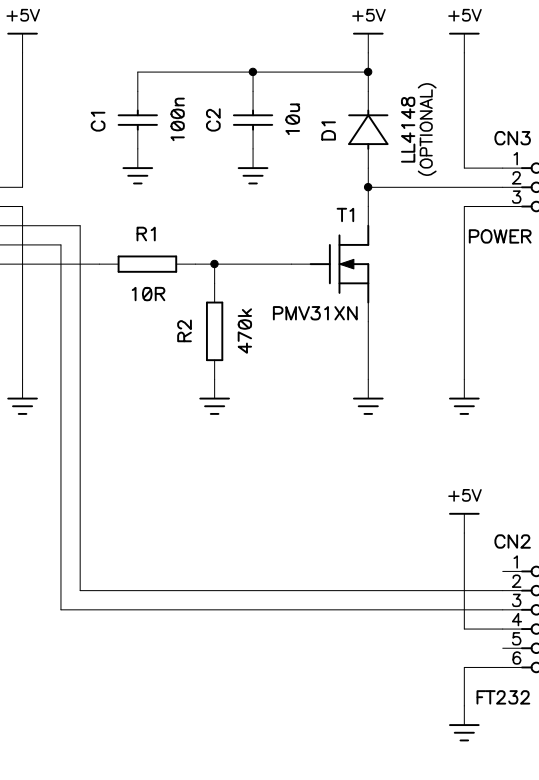

GPS RECEIVER UNIT

NEO-6M GPS MODULE

PENDULUM DRIVER UNIT

Title		
GPS DISCIPLINED GRANDFATHER CLOCK		
Size	Number	Rev
A4		2
Date	2023-06-09	Drawn by HB9DUL
Filename		Sheet of