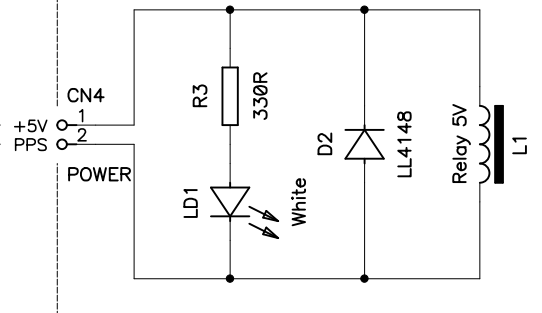

GPS RECEIVER UNIT

NEO-6M GPS MODULE

PENDULUM DRIVER UNIT

Title		
GPS DISCIPLINED GRANDFATHER CLOCK		
Size	Number	Rev
A4		2
Date	2023-06-09	Drawn by HB9DUL
Filename		Sheet of