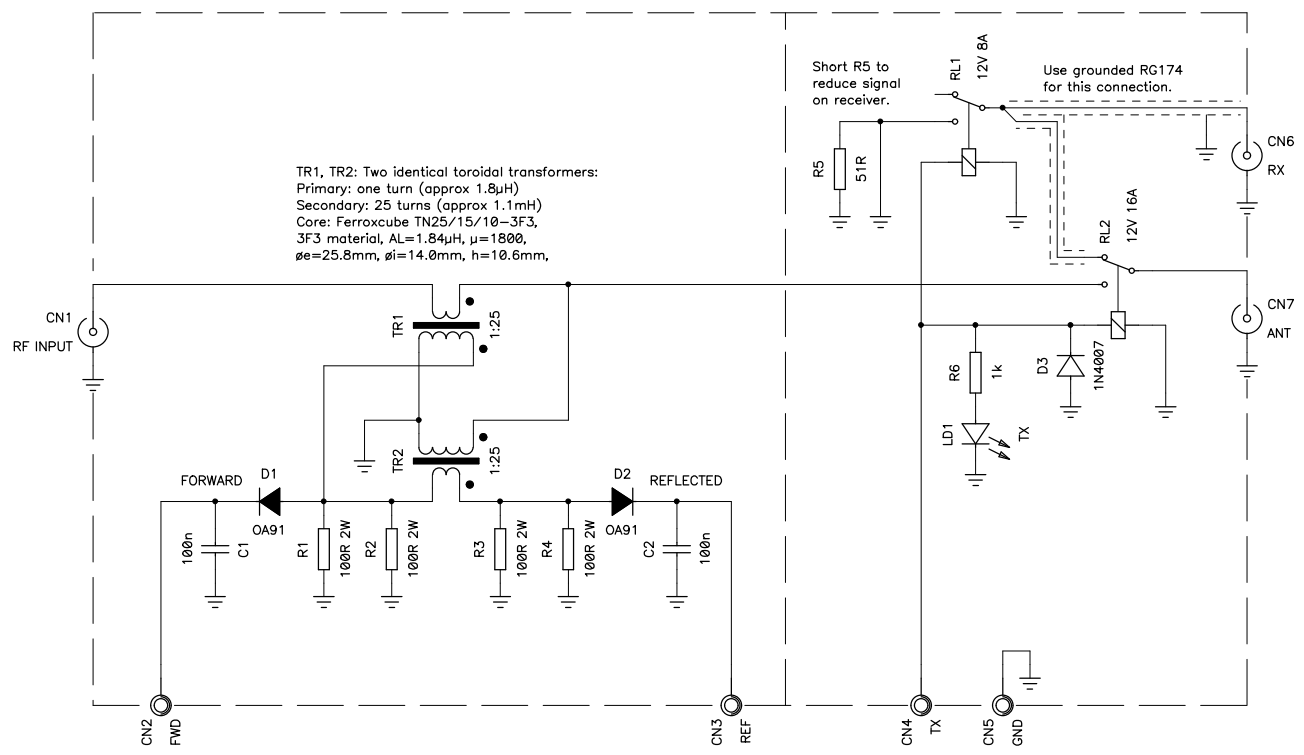

4

Title		
Longwaves TX-RX switch unit		
Size	Number	Rev
A3		
Date	Apr. 30th, 2012	Drawn by HB9DUL
Filename		Sheet of

A B C D